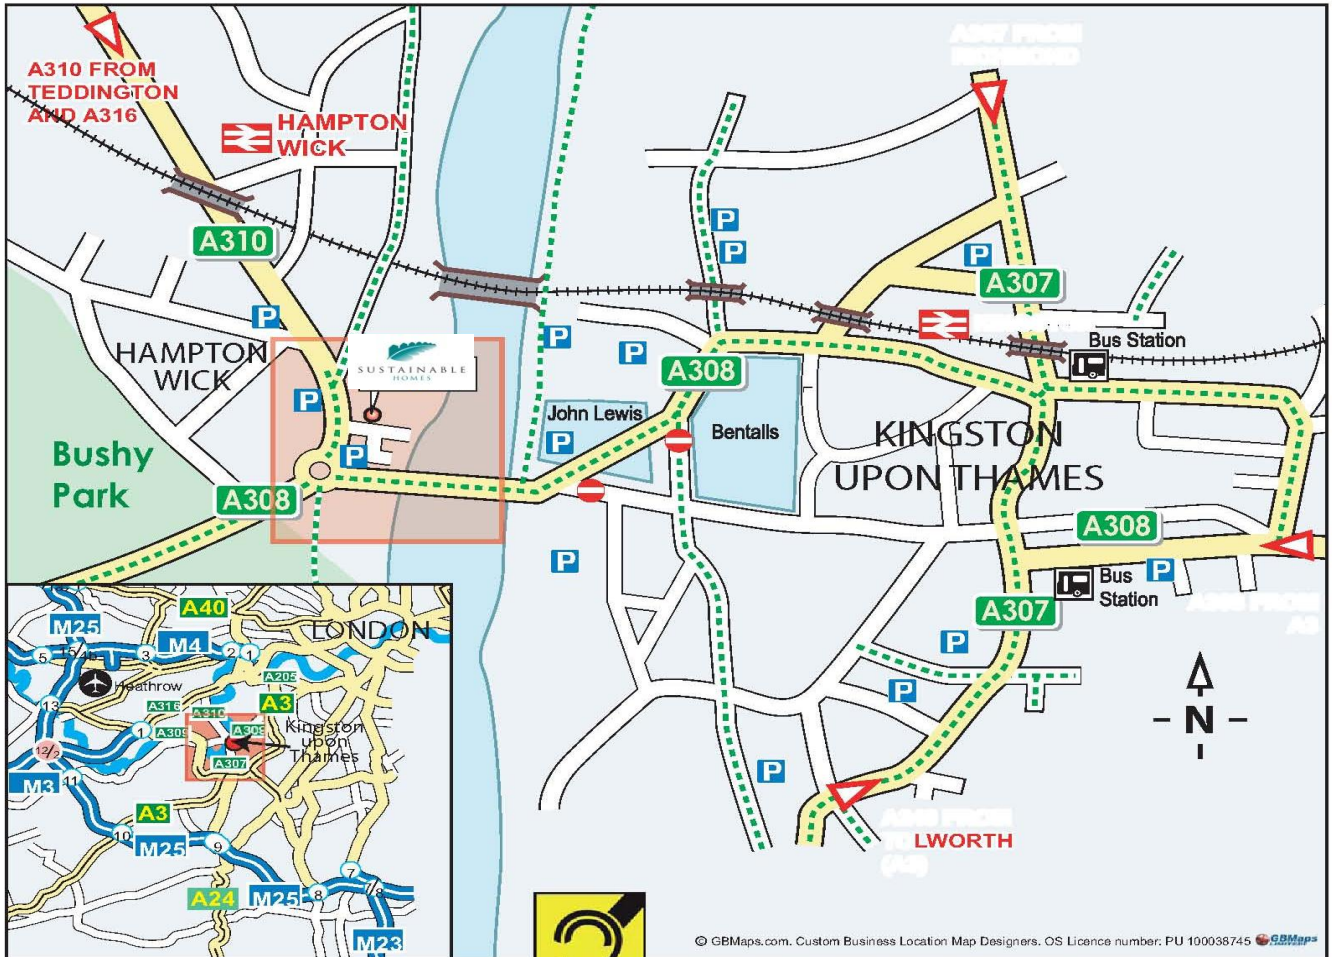

### Travel Information

-  **By Road:**  
 From the M25 Junction 12:  
 Join the M3 to Richmond until it becomes A316, see below.
-  **From the A316 (either from M3 or from London):**  
 Turn off at Apex Corner onto A312 to Kingston. Turn left at mini roundabout to Teddington A313 (Park Road). Go straight over 3 sets of traffic lights at the 4th turn right onto A310 to Kingston (Kingston Road). When you go under the railway bridge Hampton Wick Station will be on your left. Take the 3rd left onto Old Bridge Street, Marina House is through the arch.
-  **From A3 or M25, J9:**  
 Follow signs into Kingston. Once in Kingston follow the one way system to Kingston Bridge A308. Go over the bridge, turn right at the roundabout and 1st right onto Old Bridge Street. Marina House is through the arch.

-  **By Rail:**  
 6 minutes' walk from Hampton Wick station. Trains from London Waterloo or via Clapham Junction / Wimbledon / Richmond.
-  **By Bus:**  
 2-3 minutes' walk from stops for 281 (Tolworth - Hounslow); 285 & 111 (Heathrow - Kingston); 216 (Staines - Kingston) and 411 (Hampton - Kingston).
-  **Parking:**  
 There is limited car parking locally, plus there are large shoppers' car parks in Kingston - a 10 minute walk away. All parking is pay and display or pay when you leave.
-  **Accessibility:**  
 All floors of the building are accessible by wheelchair users, with assistance - however please call in advance to reserve a parking space.
-  **Cycle path information:** There are bike racks outside the building. Local cycle routes are marked (see [www.sustrans.co.uk](http://www.sustrans.co.uk)).